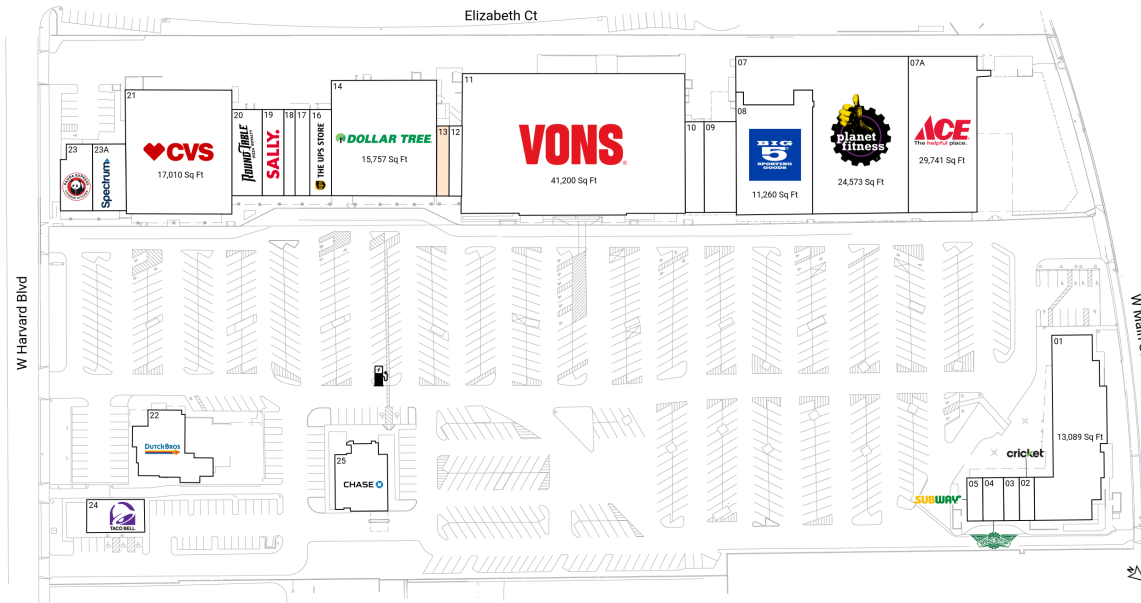

Source: Synergos Technologies, Inc. 2024

Anchored by 41,000 SF Vons, along with top national retailers including Planet Fitness, CVS/pharmacy, Dollar Tree, Big 5, Subway, The UPS Store, Taco Bell, Panda Express, Spectrum, & Chase drawing an estimated 2.9M+ annual visits (Placer.ai, 2025)

Located on Harvard St, the main thoroughfare in Santa Paula with nearby access to CA-126

Santa Paula Center

550 - 660 West Main Street | Santa Paula, CA 93060

Ventura County | Oxnard-Thousand Oaks-Ventura, CA | 191,475 Sq Ft

34.3449, -119.0809

Available Spaces

13 1,120 Sq Ft 360°

Current Tenants Space size listed in square feet

01	Regency Theaters	13,089
02	Cricket Wireless	865
03	Professional	900
04	Wingstop	1,200
05	Subway	900
07	Planet Fitness	24,573
07A	Ace Hardware	29,741
08	Big 5 Sporting Goods	11,260
09	Primary Medical	3,315
10	Laird's Butcher Shop	1,700
11	Vons	41,200
12	Santa Paula Cleaners	1,200
14	Dollar Tree	15,757
16	The UPS Store	2,500
17	Sisters Asian Eatery	1,700
18	Amazing Cuts	1,300
19	Sally Beauty Supply	2,500
20	Round Table Pizza	3,500
21	CVS	17,010
22	Dutch Bros Coffee	1,050
23	Panda Express	2,000
23A	Spectrum	2,950
24	Taco Bell	2,400
25	Chase	4,200

This site plan is for illustrative and information purposes only, showing the general layout of the shopping center; and is not a legal survey. Brixmor makes no representation or warranty that the shopping center is exactly as depicted as site conditions and tenant mix are subject to change over time.