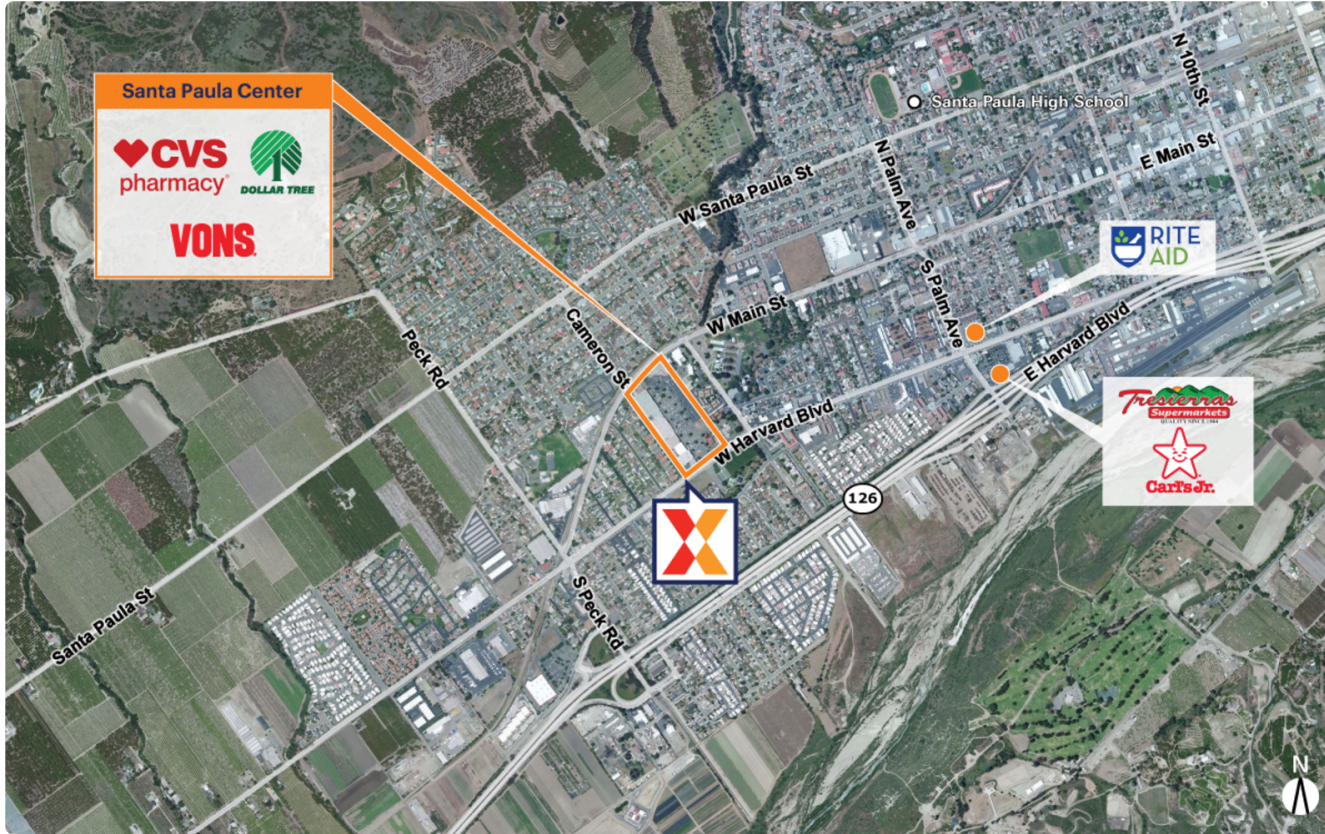

Santa Paula Center

550 - 660 West Main Street | Santa Paula, CA 93060

Ventura County | Oxnard-Thousand Oaks-Ventura, CA | 191,475 Sq Ft

34.3449, -119.0809

Demographics	1 Mile	3 Miles	5 Miles
Population	16,836	32,427	34,219
Daytime Pop.	10,504	25,672	27,503
Households	4,843	9,466	10,004
Income	\$103,929	\$109,663	\$113,070

Source: Synergos Technologies, Inc. 2024

Anchored by 41,000 SF Vons, along with top national retailers including Planet Fitness, CVS/pharmacy, Dollar Tree, Big 5, Subway, The UPS Store, Taco Bell, Panda Express, Spectrum, & Chase drawing an estimated 2.9M+ annual visits (Placer.ai, 2025)

Close proximity to several local public schools including the adjacent Blanchard Elementary School and Glen City Elementary School as well as the nearby Isbell Middle School with a combined enrollment of 1,800+ students (NCES, 2023)

Located on Harvard St, the main thoroughfare in Santa Paula with nearby access to CA-126

Santa Paula Center

550 - 660 West Main Street | Santa Paula, CA 93060

Ventura County | Oxnard-Thousand Oaks-Ventura, CA | 191,475 Sq Ft